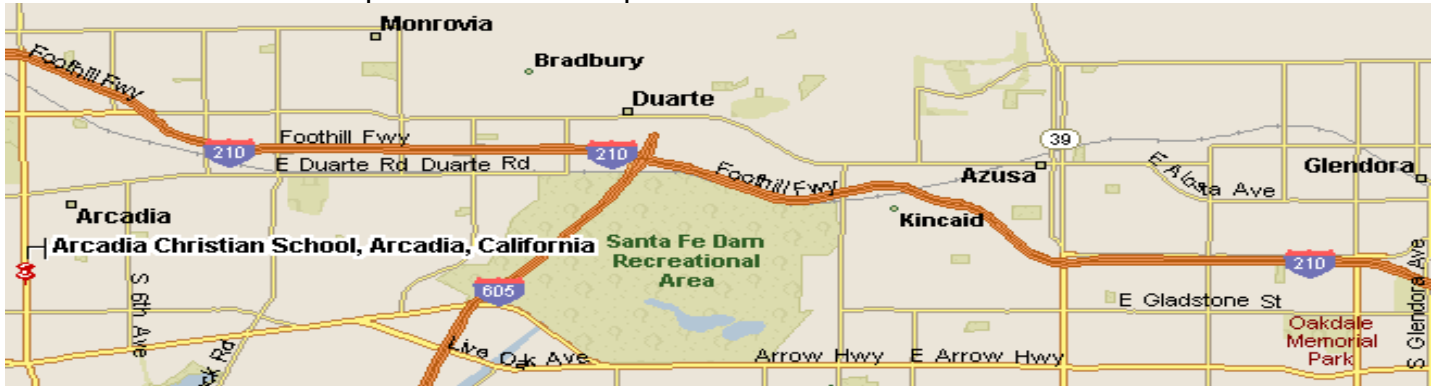

Arcadia Christian School

1900 South Santa Anita Ave.

Arcadia, CA 91006

(626) 574-8229

Directions from FCS:

210 -west

Santa Anita Ave. –south (turn left)

-travel 2-3 miles

-school is after Camino Real Ave. and before Longden Ave.

-no drop-off or parking on campus.

-For the best parking area, please turn left on Las Flores, just after the school.

-Turn left on 1st Ave and park on 1st Ave. up to Wisteria and on Wisteria.

We have located the best parking areas on the map.

- First Ave, south of Wisteria.
- On Wisteria, opposite school field.
- After 3:15 pm park anywhere along First Ave.