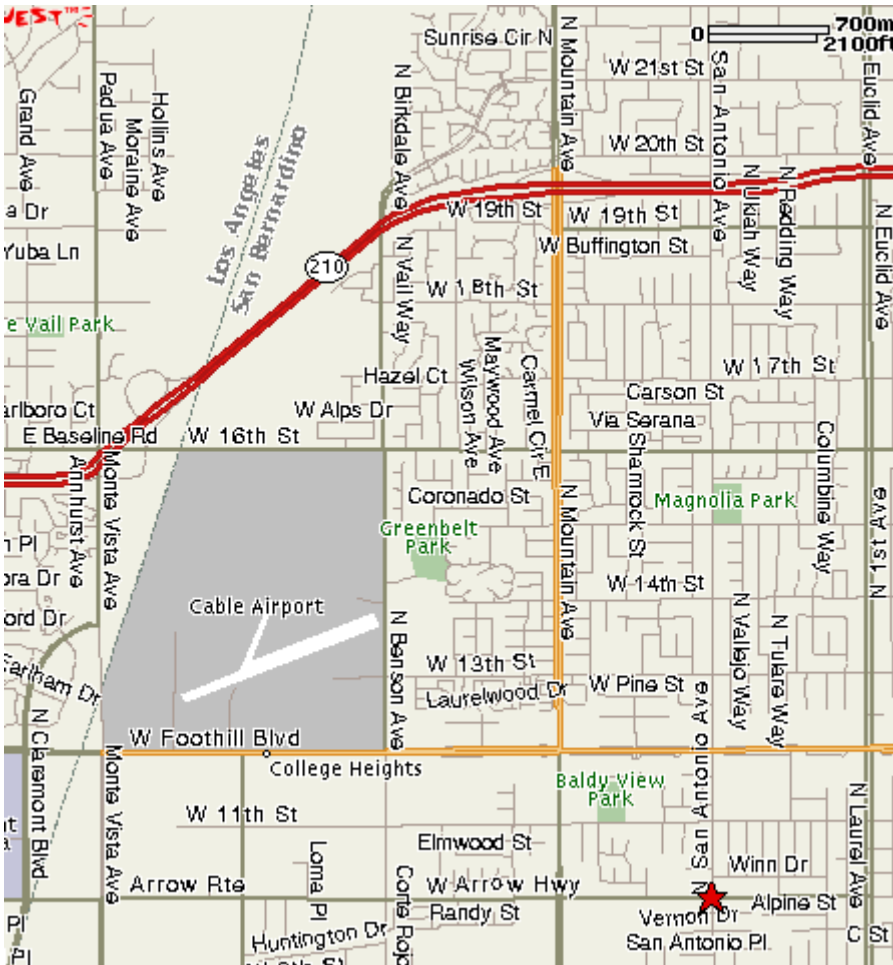

# Pacific Christian Center

800 W ARROW HWY. UPLAND, CA 91786 909-981-1965  
Gym is at 839 Alpine St., Upland, CA 91786

Directions from FCS:

210 –east

Baseline Rd. –east (exit and turn right)

San Antonio Ave. –south (turn right)

Alpine St. –west (turn right)

(Gym is on Alpine Street- going south on San Antonio past Arrow, turn right on Alpine, gym on right side)

**210 Fwy to Baseline Rd to San Antonio Ave. to Arrow Hwy**

**Alpine St. and San Antonio Ave**