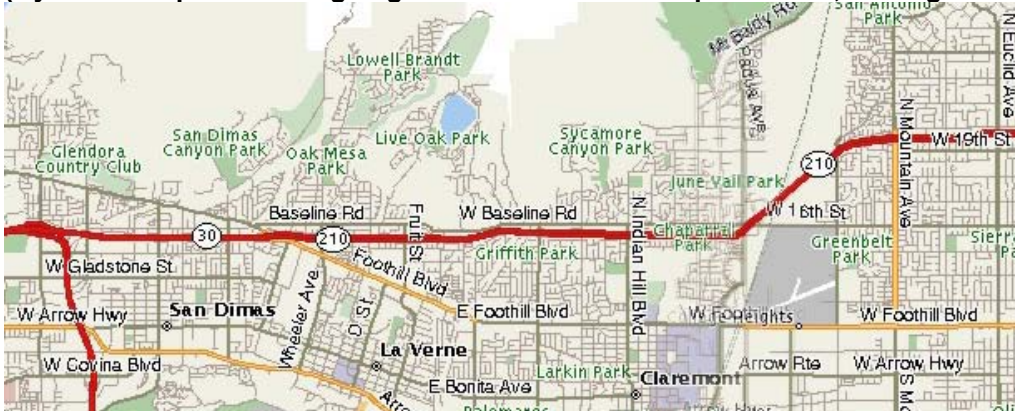

# Pacific Christian Center

800 W ARROW HWY. UPLAND, CA 91786 909-981-1965  
Gym is at 839 Alpine St., Upland, CA 91786

Directions from FCS:

210 –east

Baseline Rd. –east (exit and turn right)

San Antonio Ave. –south (turn right)

Alpine St. –west (turn right)

(Gym is on Alpine Street- going south on San Antonio past Arrow, turn right on Alpine, gym on right side)

**210 Fwy to Baseline Rd to San Antonio Ave. to Arrow Hwy**

**Alpine St. and San Antonio Ave**