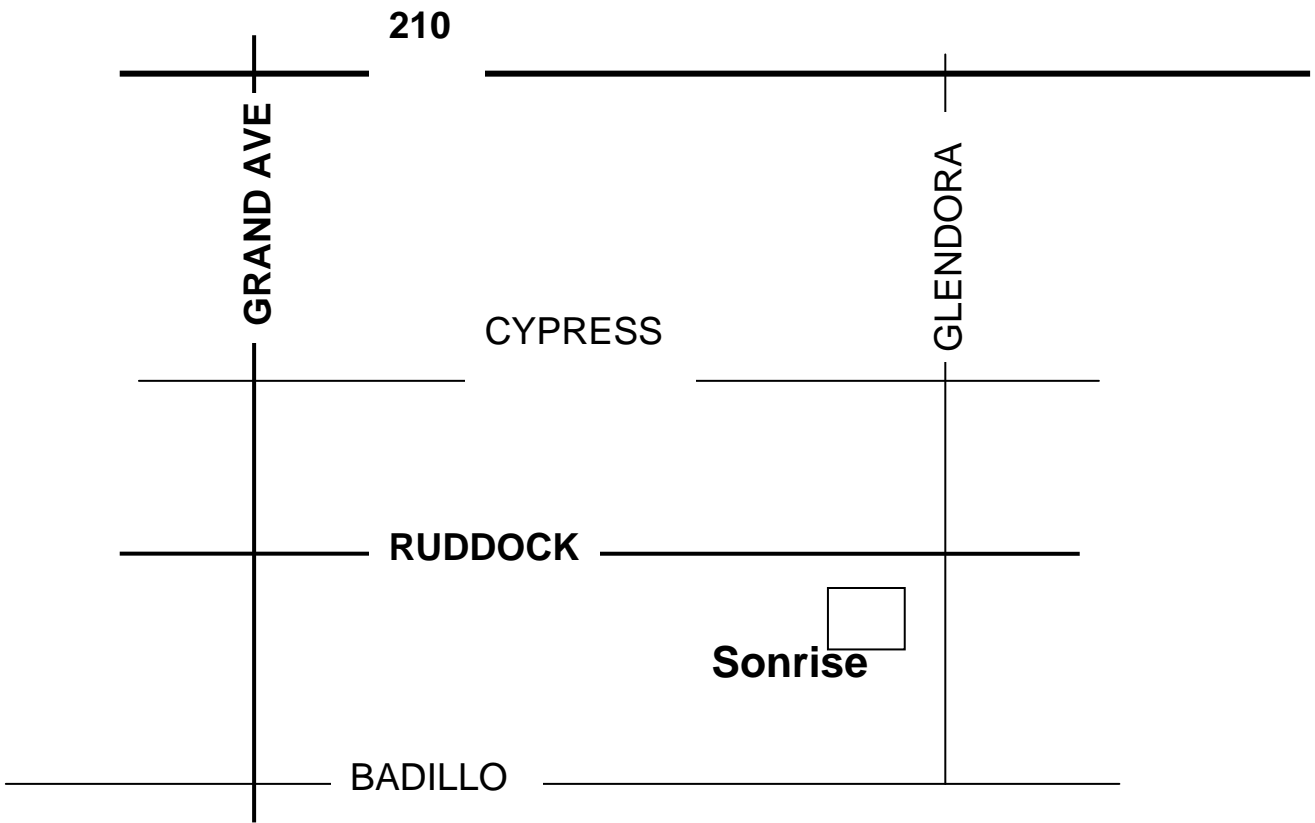

# Sonrise Christian

1220 E. Ruddock  
Covina, 91724  
626-331-0559

Directions from FCS:  
Glendora -south (turn right)  
Ruddock –west (turn right)  
School on left side.

Map -Not to scale